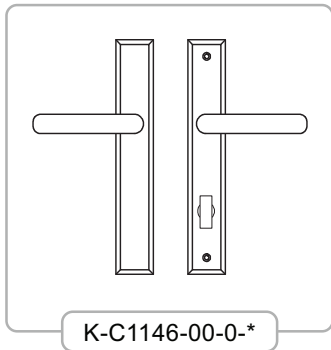

Allegro Series

K-C1192-00-0-*

K-C1146-00-0-*

K-C1110-00-0-*

Allegro handle sets for doors

Description	Color	Weight kg	PU	Part Number
Handle sets for active doors with American cylinder (Cylinder included)	Polished Chrome	1,0	1	K-C1192-00-0-02
	Antique Brass	1,0	1	K-C1192-00-0-04
	Oil Rubbed Bronze	1,0	1	K-C1192-00-0-05
	Pewter	1,0	1	K-C1192-00-0-08
	Satin Nickel	1,0	1	K-C1192-00-0-11
	Polished Brass	1,0	1	K-C1192-00-0-13
Handle sets for semi-active doors (Knob tail included)	Polished Chrome	0,8	1	K-C1146-00-0-02
	Antique Brass	0,8	1	K-C1146-00-0-04
	Oil Rubbed Bronze	0,8	1	K-C1146-00-0-05
	Pewter	0,8	1	K-C1146-00-0-08
	Satin Nickel	0,8	1	K-C1146-00-0-11
	Polished Brass	0,8	1	K-C1146-00-0-13
Handle sets for fixed doors (2 dummy plates & 4 screws included)	Polished Chrome	0,8	1	K-C1110-00-0-02
	Antique Brass	0,8	1	K-C1110-00-0-04
	Oil Rubbed Bronze	0,8	1	K-C1110-00-0-05
	Pewter	0,8	1	K-C1110-00-0-08
	Satin Nickel	0,8	1	K-C1110-00-0-11
	Polished Brass	0,8	1	K-C1110-00-0-13

* = Color

PU = Packaging Unit

ADDITIONAL INFORMATION

- Solid brass door trim sets
- For 1 3/4" thick doors
- For 2 1/4" thick doors

» Dimensions in mm