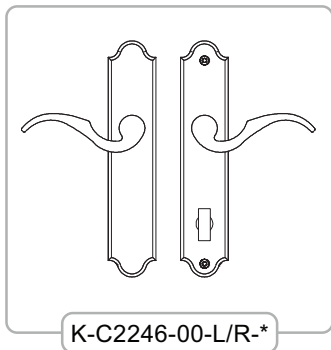

* = Color

PU = Packaging Unit

ADDITIONAL INFORMATION

- Solid brass door trim sets
- For 1 3/4" thick doors
- For 2 1/4" thick doors

» Dimensions in mm

Capri Series

Capri handle sets for doors

Description	Color	Weight kg	PU	Part Number
Handle sets for active doors with American cylinder (Cylinder included)	Polished Chrome	1,2	1	K-C2292-00-L/R-02
	Antique Brass	1,2	1	K-C2292-00-L/R-04
	Oil Rubbed Bronze	1,2	1	K-C2292-00-L/R-05
	Pewter	1,2	1	K-C2292-00-L/R-08
	Satin Nickel	1,2	1	K-C2292-00-L/R-11
	Polished Brass	1,2	1	K-C2292-00-L/R-13
Handle sets for semi-active doors (Knob tail included)	Dark Bronze	1,2	1	K-C2292-00-L/R-25
	Polished Chrome	1,0	1	K-C2246-00-L/R-02
	Antique Brass	1,0	1	K-C2246-00-L/R-04
	Oil Rubbed Bronze	1,0	1	K-C2246-00-L/R-05
	Pewter	1,0	1	K-C2246-00-L/R-08
Handle sets for fixed doors (2 dummy plates & 4 screws included)	Satin Nickel	1,0	1	K-C2246-00-L/R-11
	Polished Brass	1,0	1	K-C2246-00-L/R-13
	Dark Bronze	1,0	1	K-C2246-00-L/R-25
	Polished Chrome	1,0	1	K-C2210-00-L/R-02
	Antique Brass	1,0	1	K-C2210-00-L/R-04
	Oil Rubbed Bronze	1,0	1	K-C2210-00-L/R-05
	Pewter	1,0	1	K-C2210-00-L/R-08
	Satin Nickel	1,0	1	K-C2210-00-L/R-11
	Polished Brass	1,0	1	K-C2210-00-L/R-13
	Dark Bronze	1,0	1	K-C2210-00-L/R-25

* = Color

PU = Packaging Unit

ADDITIONAL INFORMATION

- Solid brass door trim sets
- For 1 3/4" thick doors
- For 2 1/4" thick doors

» Dimensions in mm