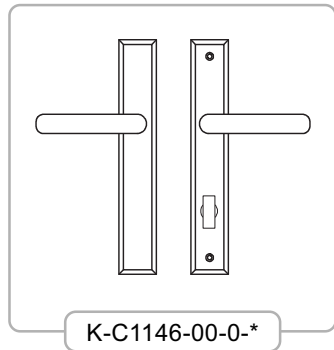

Allegro Series

Allegro handle sets for doors

Description	Color	Weight kg	PU	Part Number
Handle sets for active doors with American cylinder (Cylinder included)	Polished Chrome	1,0	1	K-C1192-00-0-02
	Antique Brass	1,0	1	K-C1192-00-0-04
	Oil Rubbed Bronze	1,0	1	K-C1192-00-0-05
	Pewter	1,0	1	K-C1192-00-0-08
	Satin Nickel	1,0	1	K-C1192-00-0-11
	Polished Brass	1,0	1	K-C1192-00-0-13
Handle sets for semi-active doors (Knob tail included)	Polished Chrome	0,8	1	K-C1146-00-0-02
	Antique Brass	0,8	1	K-C1146-00-0-04
	Oil Rubbed Bronze	0,8	1	K-C1146-00-0-05
	Pewter	0,8	1	K-C1146-00-0-08
	Satin Nickel	0,8	1	K-C1146-00-0-11
	Polished Brass	0,8	1	K-C1146-00-0-13
Handle sets for fixed doors (2 dummy plates & 4 screws included)	Polished Chrome	0,8	1	K-C1110-00-0-02
	Antique Brass	0,8	1	K-C1110-00-0-04
	Oil Rubbed Bronze	0,8	1	K-C1110-00-0-05
	Pewter	0,8	1	K-C1110-00-0-08
	Satin Nickel	0,8	1	K-C1110-00-0-11
	Polished Brass	0,8	1	K-C1110-00-0-13

* = Color

PU = Packaging Unit

ADDITIONAL INFORMATION

- Solid brass door trim sets
- For 1 3/4" thick doors
- For 2 1/4" thick doors

» Dimensions in mm