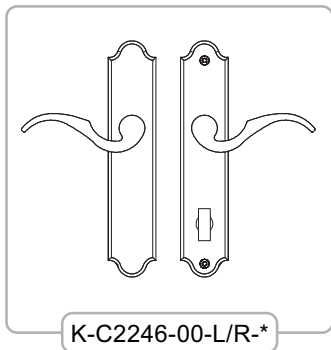

* = Color

PU = Packaging Unit

ADDITIONAL INFORMATION

- Solid brass door trim sets
- For 1 3/4" thick doors
- For 2 1/4" thick doors

» Dimensions in mm

Capri Series

Capri handle sets for doors

Description	Color	Weight kg	PU	Part Number
Handle sets for active doors with American cylinder (Cylinder included)	Polished Chrome	1,2	1	K-C2292-00-L/R-02
	Antique Brass	1,2	1	K-C2292-00-L/R-04
	Oil Rubbed Bronze	1,2	1	K-C2292-00-L/R-05
	Pewter	1,2	1	K-C2292-00-L/R-08
	Satin Nickel	1,2	1	K-C2292-00-L/R-11
	Polished Brass	1,2	1	K-C2292-00-L/R-13
Handle sets for semi-active doors (Knob tail included)	Polished Chrome	1,0	1	K-C2246-00-L/R-02
	Antique Brass	1,0	1	K-C2246-00-L/R-04
	Oil Rubbed Bronze	1,0	1	K-C2246-00-L/R-05
	Pewter	1,0	1	K-C2246-00-L/R-08
	Satin Nickel	1,0	1	K-C2246-00-L/R-11
	Polished Brass	1,0	1	K-C2246-00-L/R-13
Handle sets for fixed doors (2 dummy plates & 4 screws included)	Polished Chrome	1,0	1	K-C2210-00-L/R-02
	Antique Brass	1,0	1	K-C2210-00-L/R-04
	Oil Rubbed Bronze	1,0	1	K-C2210-00-L/R-05
	Pewter	1,0	1	K-C2210-00-L/R-08
	Satin Nickel	1,0	1	K-C2210-00-L/R-11
	Polished Brass	1,0	1	K-C2210-00-L/R-13
Dark Bronze	1,0	1	K-C2210-00-L/R-25	