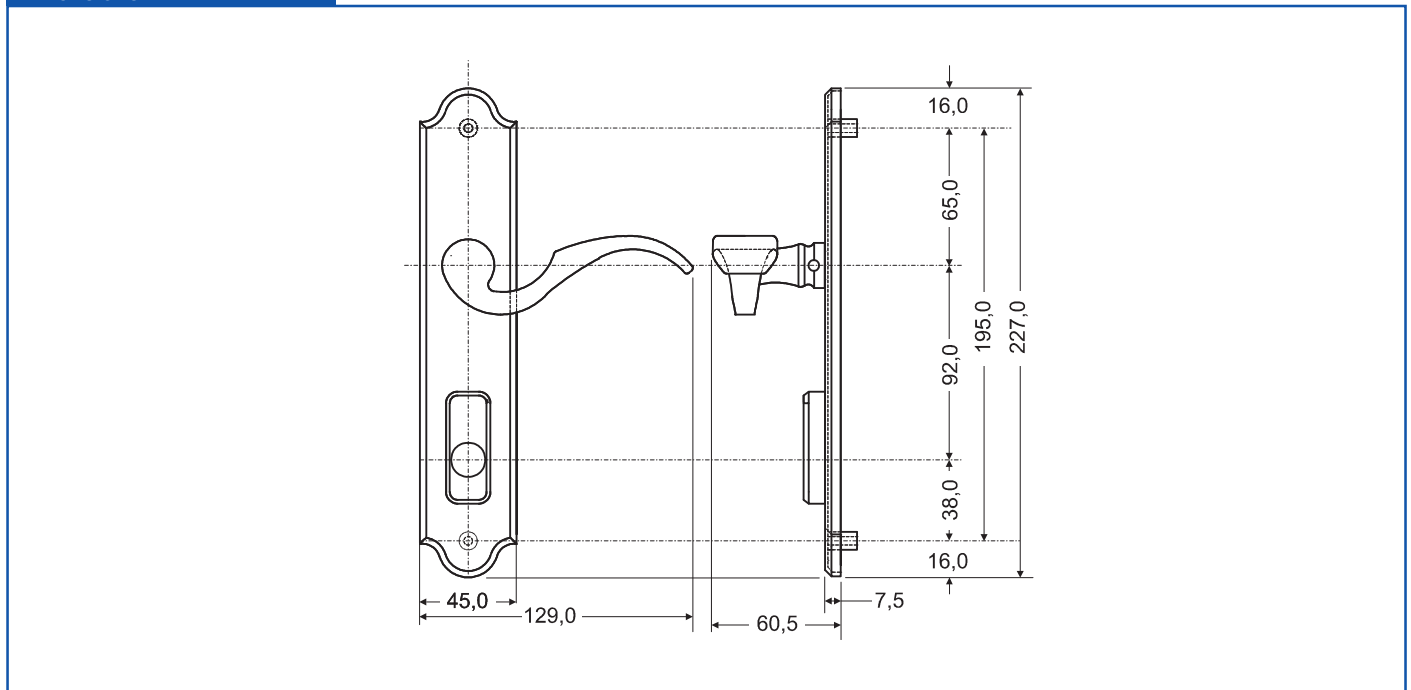

* = Color

PU = Packaging Unit

ADDITIONAL INFORMATION

- Solid brass door trim sets
- For 1 3/4" thick doors
- For 2 1/4" thick doors

» Dimensions in mm

Venice Series

Venice handle sets for doors

Description	Color	Weight kg	PU	Part Number
Handle sets for active doors with American cylinder (Cylinder included)	Antique Brass	1,2	1	K-C2692-00-L/R-04
	Oil Rubbed Bronze	1,2	1	K-C2692-00-L/R-05
	Pewter	1,2	1	K-C2692-00-L/R-08
	Satin Nickel	1,2	1	K-C2692-00-L/R-11
	Polished Brass	1,2	1	K-C2692-00-L/R-13
Handle sets for semi-active doors (Knob tail included)	Antique Brass	1,0	1	K-C2646-00-L/R-04
	Oil Rubbed Bronze	1,0	1	K-C2646-00-L/R-05
	Pewter	1,0	1	K-C2646-00-L/R-08
	Satin Nickel	1,0	1	K-C2646-00-L/R-11
	Polished Brass	1,0	1	K-C2646-00-L/R-13
Handle sets for fixed doors (2 dummy plates & 4 screws included)	Antique Brass	1,0	1	K-C2610-00-L/R-04
	Oil Rubbed Bronze	1,0	1	K-C2610-00-L/R-05
	Pewter	1,0	1	K-C2610-00-L/R-08
	Satin Nickel	1,0	1	K-C2610-00-L/R-11
	Polished Brass	1,0	1	K-C2610-00-L/R-13

* = Color

PU = Packaging Unit

ADDITIONAL INFORMATION

- Solid brass door trim sets
- For 1 3/4" thick doors
- For 2 1/4" thick doors

» Dimensions in mm