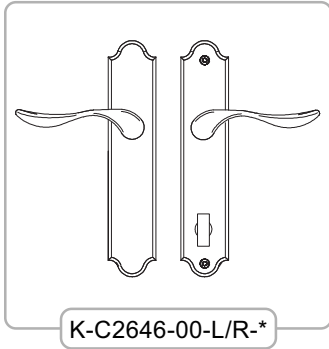

* = Color

PU = Packaging Unit

ADDITIONAL INFORMATION

- Solid brass door trim sets
- For 1 3/4" thick doors
- For 2 1/4" thick doors

» Dimensions in mm

Venice Series

Venice handle sets for doors

Description	Color	Weight kg	PU	Part Number
Handle sets for active doors with American cylinder (Cylinder included)	Antique Brass	1,2	1	K-C2692-00-L/R-04
	Oil Rubbed Bronze	1,2	1	K-C2692-00-L/R-05
	Pewter	1,2	1	K-C2692-00-L/R-08
	Satin Nickel	1,2	1	K-C2692-00-L/R-11
	Polished Brass	1,2	1	K-C2692-00-L/R-13
Handle sets for semi-active doors (Knob tail included)	Antique Brass	1,0	1	K-C2646-00-L/R-04
	Oil Rubbed Bronze	1,0	1	K-C2646-00-L/R-05
	Pewter	1,0	1	K-C2646-00-L/R-08
	Satin Nickel	1,0	1	K-C2646-00-L/R-11
	Polished Brass	1,0	1	K-C2646-00-L/R-13
Handle sets for fixed doors (2 dummy plates & 4 screws included)	Antique Brass	1,0	1	K-C2610-00-L/R-04
	Oil Rubbed Bronze	1,0	1	K-C2610-00-L/R-05
	Pewter	1,0	1	K-C2610-00-L/R-08
	Satin Nickel	1,0	1	K-C2610-00-L/R-11
	Polished Brass	1,0	1	K-C2610-00-L/R-13

* = Color

PU = Packaging Unit

ADDITIONAL INFORMATION

- Solid brass door trim sets
- For 1 3/4" thick doors
- For 2 1/4" thick doors

» Dimensions in mm