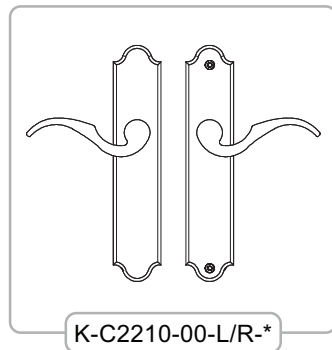

* = Color

PU = Packaging Unit

ADDITIONAL INFORMATION

- Solid brass door trim sets
- For 1 3/4" thick doors
- For 2 1/4" thick doors

» Dimensions in mm

Capri Series

Capri handle sets for doors

Description	Color	Weight kg	PU	Part Number
Handle sets for active doors with American cylinder (Cylinder included)	Polished Chrome	1,2	1	K-C2292-00-L/R-02
	Antique Brass	1,2	1	K-C2292-00-L/R-04
	Oil Rubbed Bronze	1,2	1	K-C2292-00-L/R-05
	Pewter	1,2	1	K-C2292-00-L/R-08
	Satin Nickel	1,2	1	K-C2292-00-L/R-11
	Polished Brass	1,2	1	K-C2292-00-L/R-13
Handle sets for semi-active doors (Knob tail included)	Dark Bronze	1,2	1	K-C2292-00-L/R-25
	Polished Chrome	1,0	1	K-C2246-00-L/R-02
	Antique Brass	1,0	1	K-C2246-00-L/R-04
	Oil Rubbed Bronze	1,0	1	K-C2246-00-L/R-05
	Pewter	1,0	1	K-C2246-00-L/R-08
Handle sets for fixed doors (2 dummy plates & 4 screws included)	Satin Nickel	1,0	1	K-C2246-00-L/R-11
	Polished Brass	1,0	1	K-C2246-00-L/R-13
	Dark Bronze	1,0	1	K-C2246-00-L/R-25
	Polished Chrome	1,0	1	K-C2210-00-L/R-02
	Antique Brass	1,0	1	K-C2210-00-L/R-04
	Oil Rubbed Bronze	1,0	1	K-C2210-00-L/R-05
	Pewter	1,0	1	K-C2210-00-L/R-08
	Satin Nickel	1,0	1	K-C2210-00-L/R-11
	Polished Brass	1,0	1	K-C2210-00-L/R-13
	Dark Bronze	1,0	1	K-C2210-00-L/R-25

* = Color

PU = Packaging Unit

ADDITIONAL INFORMATION

- Solid brass door trim sets
- For 1 3/4" thick doors
- For 2 1/4" thick doors

» Dimensions in mm