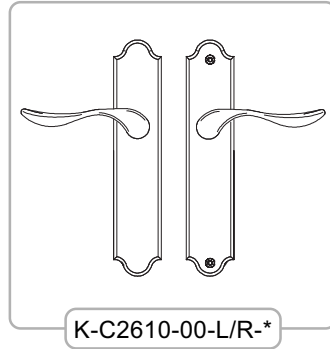

* = Color

PU = Packaging Unit

ADDITIONAL INFORMATION

- Solid brass door trim sets
- For 1 3/4" thick doors
- For 2 1/4" thick doors

» Dimensions in mm

Venice Series

Venice handle sets for doors

Description	Color	Weight kg	PU	Part Number
Handle sets for active doors with American cylinder (Cylinder included)	Antique Brass	1,2	1	K-C2692-00-L/R-04
	Oil Rubbed Bronze	1,2	1	K-C2692-00-L/R-05
	Pewter	1,2	1	K-C2692-00-L/R-08
	Satin Nickel	1,2	1	K-C2692-00-L/R-11
	Polished Brass	1,2	1	K-C2692-00-L/R-13
Handle sets for semi-active doors (Knob tail included)	Antique Brass	1,0	1	K-C2646-00-L/R-04
	Oil Rubbed Bronze	1,0	1	K-C2646-00-L/R-05
	Pewter	1,0	1	K-C2646-00-L/R-08
	Satin Nickel	1,0	1	K-C2646-00-L/R-11
	Polished Brass	1,0	1	K-C2646-00-L/R-13
Handle sets for fixed doors (2 dummy plates & 4 screws included)	Antique Brass	1,0	1	K-C2610-00-L/R-04
	Oil Rubbed Bronze	1,0	1	K-C2610-00-L/R-05
	Pewter	1,0	1	K-C2610-00-L/R-08
	Satin Nickel	1,0	1	K-C2610-00-L/R-11
	Polished Brass	1,0	1	K-C2610-00-L/R-13

* = Color

PU = Packaging Unit

ADDITIONAL INFORMATION

- Solid brass door trim sets
- For 1 3/4" thick doors
- For 2 1/4" thick doors

» Dimensions in mm