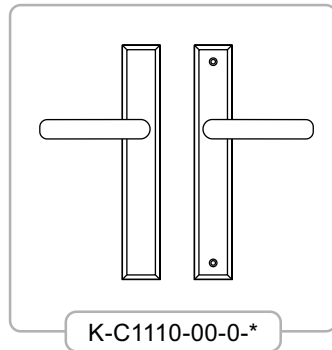

Allegro Series

Allegro handle sets for doors

Description	Color	Weight kg	PU	Part Number
Handle sets for active doors with American cylinder (Cylinder included)	Polished Chrome	1,0	1	K-C1192-00-0-02
	Antique Brass	1,0	1	K-C1192-00-0-04
	Oil Rubbed Bronze	1,0	1	K-C1192-00-0-05
	Pewter	1,0	1	K-C1192-00-0-08
	Satin Nickel	1,0	1	K-C1192-00-0-11
	Polished Brass	1,0	1	K-C1192-00-0-13
Handle sets for semi-active doors (Knob tail included)	Polished Chrome	0,8	1	K-C1146-00-0-02
	Antique Brass	0,8	1	K-C1146-00-0-04
	Oil Rubbed Bronze	0,8	1	K-C1146-00-0-05
	Pewter	0,8	1	K-C1146-00-0-08
	Satin Nickel	0,8	1	K-C1146-00-0-11
	Polished Brass	0,8	1	K-C1146-00-0-13
Handle sets for fixed doors (2 dummy plates & 4 screws included)	Polished Chrome	0,8	1	K-C1110-00-0-02
	Antique Brass	0,8	1	K-C1110-00-0-04
	Oil Rubbed Bronze	0,8	1	K-C1110-00-0-05
	Pewter	0,8	1	K-C1110-00-0-08
	Satin Nickel	0,8	1	K-C1110-00-0-11
	Polished Brass	0,8	1	K-C1110-00-0-13

* = Color

PU = Packaging Unit

ADDITIONAL INFORMATION

- Solid brass door trim sets
- For 1 3/4" thick doors
- For 2 1/4" thick doors

» Dimensions in mm