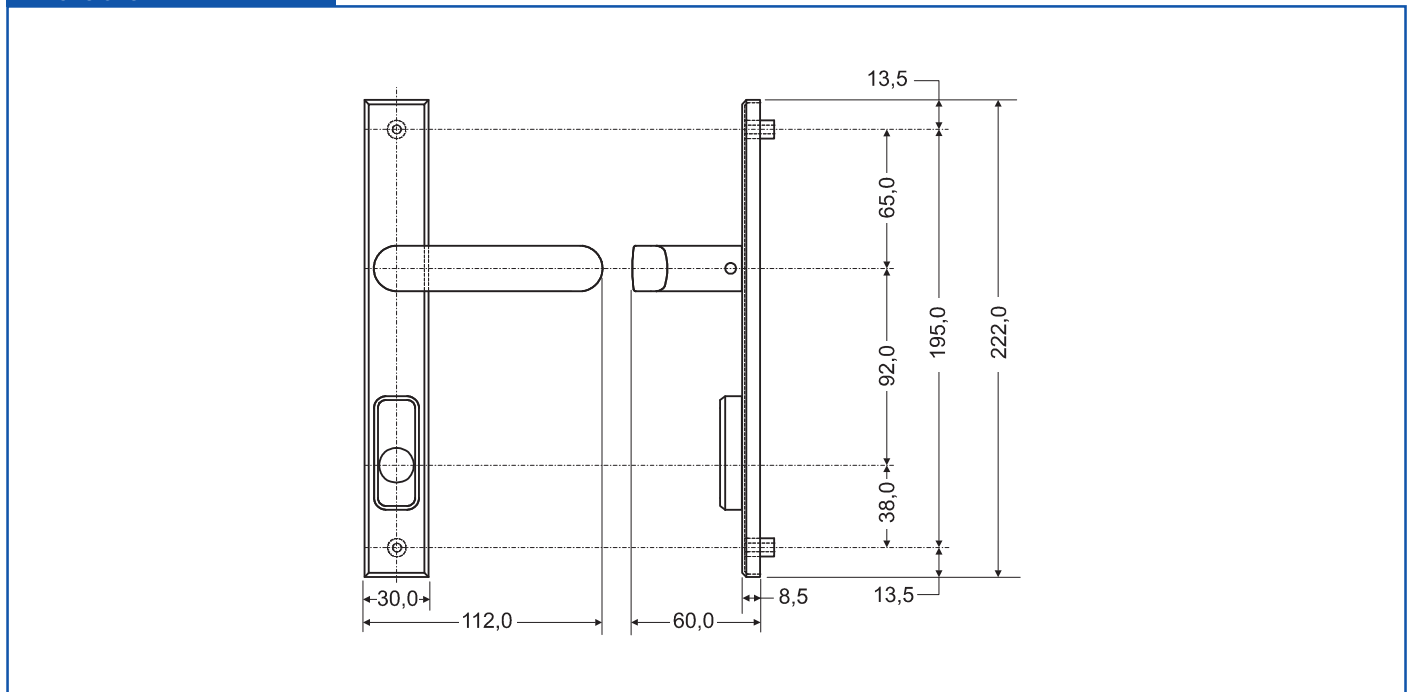

* = Color

PU = Packaging Unit

ADDITIONAL INFORMATION

- Solid brass door trim sets
- For 1 3/4" thick doors
- For 2 1/4" thick doors

» Dimensions in mm

Capri Series

Capri handle sets for doors

Description	Color	Weight kg	PU	Part Number
Handle sets for active doors with American cylinder (Cylinder included)	Polished Chrome	1,2	1	K-C2292-00-L/R-02
	Antique Brass	1,2	1	K-C2292-00-L/R-04
	Oil Rubbed Bronze	1,2	1	K-C2292-00-L/R-05
	Pewter	1,2	1	K-C2292-00-L/R-08
	Satin Nickel	1,2	1	K-C2292-00-L/R-11
	Polished Brass	1,2	1	K-C2292-00-L/R-13
Handle sets for semi-active doors (Knob tail included)	Polished Chrome	1,0	1	K-C2246-00-L/R-02
	Antique Brass	1,0	1	K-C2246-00-L/R-04
	Oil Rubbed Bronze	1,0	1	K-C2246-00-L/R-05
	Pewter	1,0	1	K-C2246-00-L/R-08
	Satin Nickel	1,0	1	K-C2246-00-L/R-11
	Polished Brass	1,0	1	K-C2246-00-L/R-13
Handle sets for fixed doors (2 dummy plates & 4 screws included)	Polished Chrome	1,0	1	K-C2210-00-L/R-02
	Antique Brass	1,0	1	K-C2210-00-L/R-04
	Oil Rubbed Bronze	1,0	1	K-C2210-00-L/R-05
	Pewter	1,0	1	K-C2210-00-L/R-08
	Satin Nickel	1,0	1	K-C2210-00-L/R-11
	Polished Brass	1,0	1	K-C2210-00-L/R-13
Dark Bronze	1,0	1	K-C2210-00-L/R-25	

* = Color

PU = Packaging Unit

ADDITIONAL INFORMATION

- Solid brass door trim sets
- For 1 3/4" thick doors
- For 2 1/4" thick doors

» Dimensions in mm