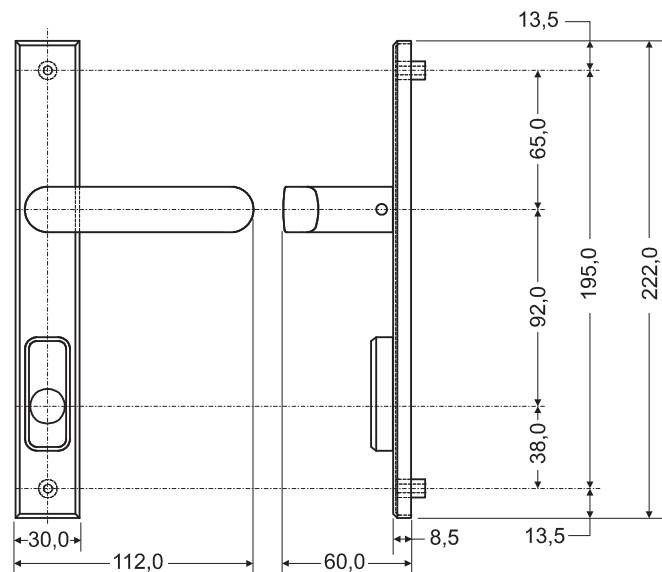

* = Color

PU = Packaging Unit

ADDITIONAL INFORMATION

- Solid brass door trim sets
- For 1 3/4" thick doors
- For 2 1/4" thick doors

» Dimensions in mm

Capri Series

Capri handle sets for doors

Description	Color	Weight kg	PU	Part Number
Handle sets for active doors with American cylinder (Cylinder included)	Polished Chrome	1,2	1	K-C2292-00-L/R-02
	Antique Brass	1,2	1	K-C2292-00-L/R-04
	Oil Rubbed Bronze	1,2	1	K-C2292-00-L/R-05
	Pewter	1,2	1	K-C2292-00-L/R-08
	Satin Nickel	1,2	1	K-C2292-00-L/R-11
	Polished Brass	1,2	1	K-C2292-00-L/R-13
Handle sets for semi-active doors (Knob tail included)	Dark Bronze	1,2	1	K-C2292-00-L/R-25
	Polished Chrome	1,0	1	K-C2246-00-L/R-02
	Antique Brass	1,0	1	K-C2246-00-L/R-04
	Oil Rubbed Bronze	1,0	1	K-C2246-00-L/R-05
	Pewter	1,0	1	K-C2246-00-L/R-08
Handle sets for fixed doors (2 dummy plates & 4 screws included)	Satin Nickel	1,0	1	K-C2246-00-L/R-11
	Polished Brass	1,0	1	K-C2246-00-L/R-13
	Dark Bronze	1,0	1	K-C2246-00-L/R-25
	Polished Chrome	1,0	1	K-C2210-00-L/R-02
	Antique Brass	1,0	1	K-C2210-00-L/R-04
	Oil Rubbed Bronze	1,0	1	K-C2210-00-L/R-05
	Pewter	1,0	1	K-C2210-00-L/R-08
	Satin Nickel	1,0	1	K-C2210-00-L/R-11
	Polished Brass	1,0	1	K-C2210-00-L/R-13
	Dark Bronze	1,0	1	K-C2210-00-L/R-25

* = Color

PU = Packaging Unit

ADDITIONAL INFORMATION

- Solid brass door trim sets
- For 1 3/4" thick doors
- For 2 1/4" thick doors

» Dimensions in mm