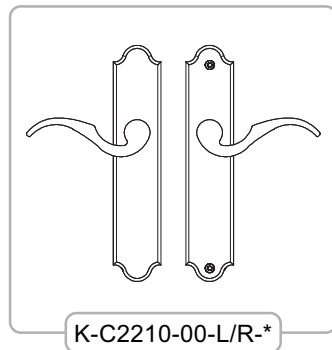

* = Color

PU = Packaging Unit

ADDITIONAL INFORMATION

- Solid brass door trim sets
- For 1 3/4" thick doors
- For 2 1/4" thick doors

» Dimensions in mm

Capri Series

Capri handle sets for doors

Description	Color	Weight kg	PU	Part Number
Handle sets for active doors with American cylinder (Cylinder included)	Polished Chrome	1,2	1	K-C2292-00-L/R-02
	Antique Brass	1,2	1	K-C2292-00-L/R-04
	Oil Rubbed Bronze	1,2	1	K-C2292-00-L/R-05
	Pewter	1,2	1	K-C2292-00-L/R-08
	Satin Nickel	1,2	1	K-C2292-00-L/R-11
	Polished Brass	1,2	1	K-C2292-00-L/R-13
Handle sets for semi-active doors (Knob tail included)	Polished Chrome	1,0	1	K-C2246-00-L/R-02
	Antique Brass	1,0	1	K-C2246-00-L/R-04
	Oil Rubbed Bronze	1,0	1	K-C2246-00-L/R-05
	Pewter	1,0	1	K-C2246-00-L/R-08
	Satin Nickel	1,0	1	K-C2246-00-L/R-11
	Polished Brass	1,0	1	K-C2246-00-L/R-13
Handle sets for fixed doors (2 dummy plates & 4 screws included)	Polished Chrome	1,0	1	K-C2210-00-L/R-02
	Antique Brass	1,0	1	K-C2210-00-L/R-04
	Oil Rubbed Bronze	1,0	1	K-C2210-00-L/R-05
	Pewter	1,0	1	K-C2210-00-L/R-08
	Satin Nickel	1,0	1	K-C2210-00-L/R-11
	Polished Brass	1,0	1	K-C2210-00-L/R-13
Dark Bronze	1,0	1	K-C2210-00-L/R-25	